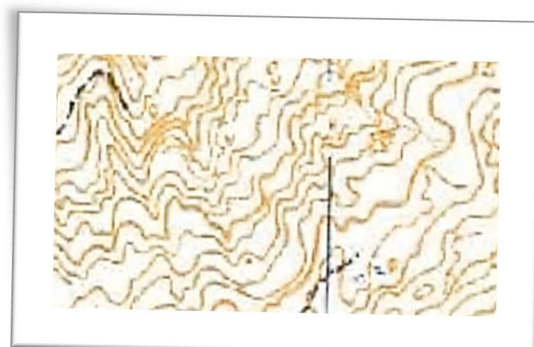

## General information

3 Days Event Mentor Silva Cup 2024.

- ▲ Sprint
- ▲ 7 Legs Mixed Relay ( 3<sup>rd</sup> edition)
- ▲ WRE Middle Distance