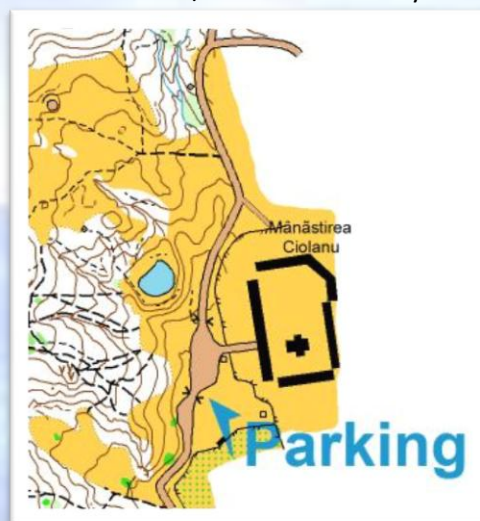

Middle distance – July 14th - Buzau

14.07.2011 – Buzau, Poiana Pinului

Parking: Cars and buses can be parked in front of Ciolanu Monastery.